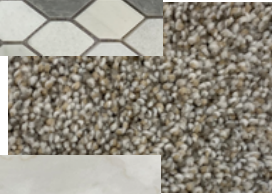

2237 Ketelsen Drive

Ames, IA

Cabinetry

Interior Paint

Countertops

Lighting

Flooring

Siding

Stone

Garage Doors