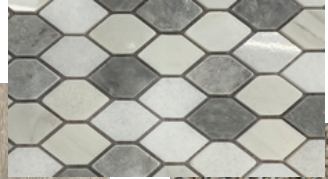

2237 Ketelsen Drive

Ames, IA

Cabinetry

Interior Paint

Countertops

Lighting

Flooring

Siding

Stone

Garage Doors